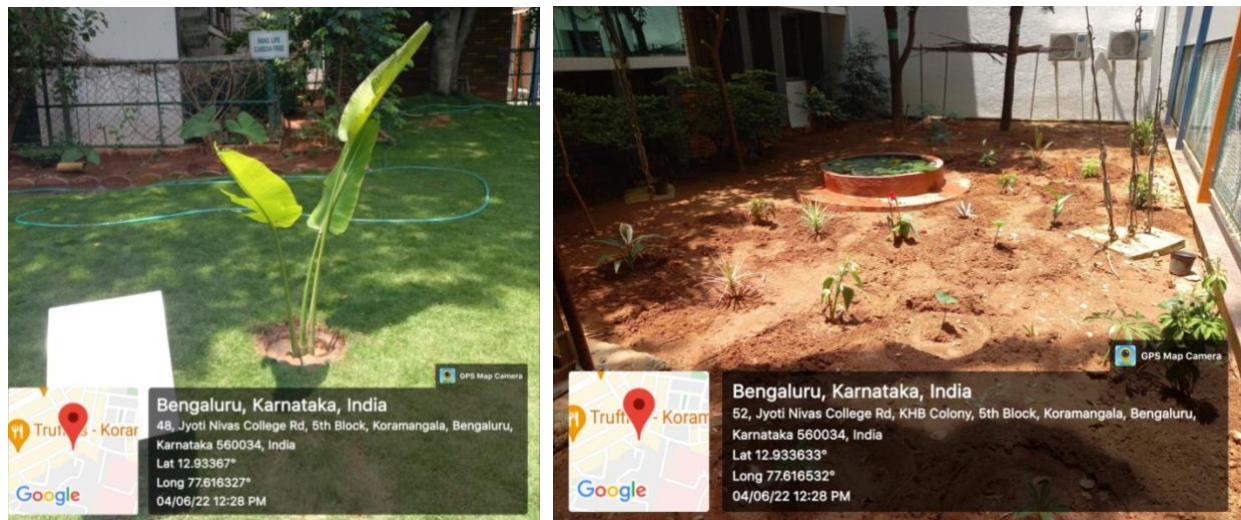

JYOTI NIVAS COLLEGE AUTONOMOUS BENGALURU

DEPARTMENT OF BOTANY ORGANIZES

Go Green - Plantation Drive

On the occasion of 'World Environment Day' the Department of Botany had organized 2nd year Go Green – Plantation drive – 2022 in Jyoti Nivas College campus. The event took place on a Saturday morning at 11.30am on 4th of June 2022 near the college entrance. More than 30 plants of twenty different varieties of were planted by both the staff and students of Jyoti Nivas College.

JYOTI NIVAS COLLEGE AUTONOMOUS, BENGALURU **DEPARTMENT OF BOTANY**

Go Green - Plantation Drive

PRESIDED BY

Principal

Dr. Sr. Lalitha Thomas

DATE: 04TH JUNE 2022

TIME: 11.30AM

VENUE: COLLEGE ENTRANCE

ALL ARE WELCOME

Keeping in mind the aesthetic value and greenery in the campus, the saplings chosen for the plantation drive were all ornamental plants. These plants were specially chosen for shade and most of them were already bloomed with vibrant colored flowers.

Geo tagged photos of the GO GREEN Plantation Drive

Our beloved principal Dr. Sr. Lalitha Thomas initiated the plantation drive by planting TRAVELLERS PALM a perennial ornamental species near the college entrance. This was followed by plantation of MEDINILLA another ornamental flowering species, by Sr. Rosily the Administrator and Animator, JNC. She was accompanied by the vice principals Dr. Lalitha Raman from Commerce and Dr. Sitavi Yethinder from Science stream. The staff and students of JNC also planted nearly 20 saplings near the College Bank. The saplings included trees like; *Carica papaya* (Papaya), *Eugenia caryophyllata* (clove) and *Ravenala madagsacariensis* (Travelers palm). Shrubs like; *Medinilla speciosa*, *Pachystachys*, *Spathophyllum*, *Coleus*, *Dracaena*, *Tradescantia*, *Heliconia*, *Ellettaria cardamomum* and *Cana* were planted. Creepers included; *Thunbergia alata*, *Iopmea*, *Clitoria* and vine creepers.